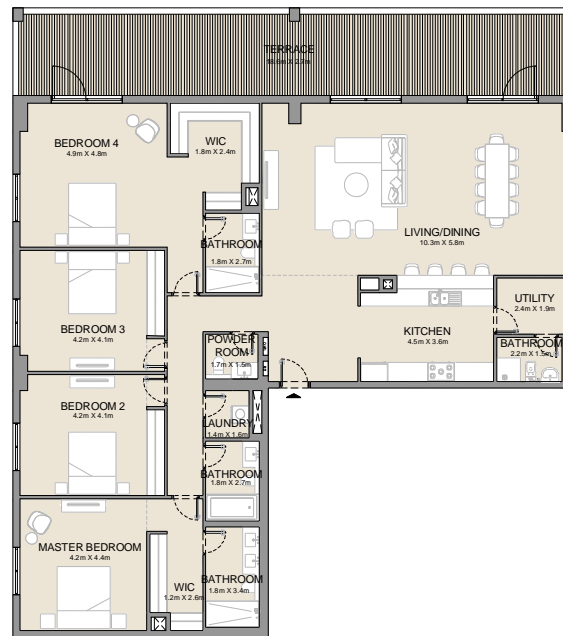

PORT DE LA MER  
La Côte

4 BEDROOM  
BUILDING 2

APARTMENT TYPE 1  
- LEVEL 4

LEVEL 4

| UNIT NO. | SUITE AREA |      | BALCONY AREA |      | TOTAL AREA |      |
|----------|------------|------|--------------|------|------------|------|
|          | SQM        | SQFT | SQM          | SQFT | SQM        | SQFT |
| 417      | 250.24     | 2694 | 56.36        | 607  | 306.60     | 3300 |

PORT DE LA MER  
La Côte

4 BEDROOM  
BUILDING 2

APARTMENT TYPE 2  
- LEVEL 4

| UNIT NO. | SUITE AREA |      | BALCONY AREA |      | TOTAL AREA |      |
|----------|------------|------|--------------|------|------------|------|
|          | SQM        | SQFT | SQM          | SQFT | SQM        | SQFT |
| 405      | 236.17     | 2542 | 36.23        | 390  | 272.40     | 2932 |

PORT DE LA MER  
La Côte

4 BEDROOM  
BUILDING 2

APARTMENT TYPE 3  
- LEVEL 5

| UNIT NO. | SUITE AREA |      | BALCONY AREA |      | TOTAL AREA |      |
|----------|------------|------|--------------|------|------------|------|
|          | SQM        | SQFT | SQM          | SQFT | SQM        | SQFT |
| 516      | 241.46     | 2599 | 53.16        | 572  | 294.62     | 3171 |