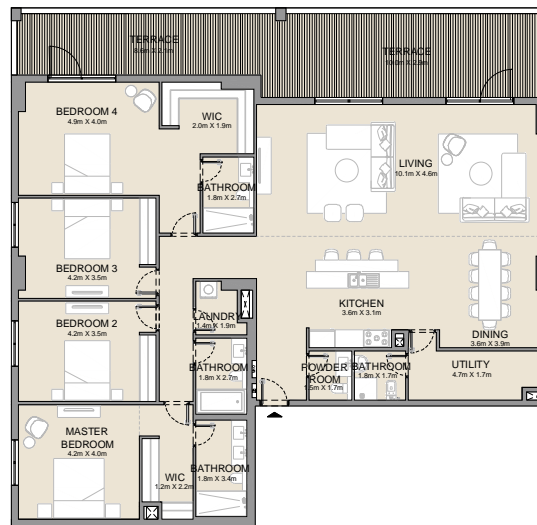

PORT DE LA MER  
La Côte

4 BEDROOM  
BUILDING 2

APARTMENT TYPE 1  
- LEVEL 4

LEVEL 4

| UNIT NO. | SUITE AREA |      | BALCONY AREA |      | TOTAL AREA |      |
|----------|------------|------|--------------|------|------------|------|
|          | SQM        | SQFT | SQM          | SQFT | SQM        | SQFT |
| 417      | 250.24     | 2694 | 56.36        | 607  | 306.60     | 3300 |

PORT DE LA MER  
La Côte

4 BEDROOM  
BUILDING 2

APARTMENT TYPE 2  
- LEVEL 4

| UNIT NO. | SUITE AREA |      | BALCONY AREA |      | TOTAL AREA |      |
|----------|------------|------|--------------|------|------------|------|
|          | SQM        | SQFT | SQM          | SQFT | SQM        | SQFT |
| 405      | 236.17     | 2542 | 36.23        | 390  | 272.40     | 2932 |

PORT DE LA MER  
La Côte

4 BEDROOM  
BUILDING 2

APARTMENT TYPE 3  
- LEVEL 5

| UNIT NO. | SUITE AREA |      | BALCONY AREA |      | TOTAL AREA |      |
|----------|------------|------|--------------|------|------------|------|
|          | SQM        | SQFT | SQM          | SQFT | SQM        | SQFT |
| 516      | 241.46     | 2599 | 53.16        | 572  | 294.62     | 3171 |