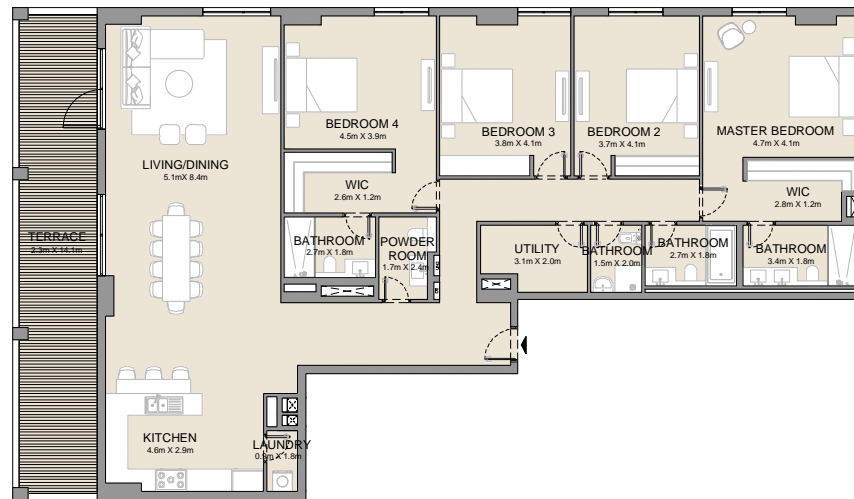

PORT DE LA MER  
La Côte

4 BEDROOM  
BUILDING 2

APARTMENT TYPE 1  
- LEVEL 4

LEVEL 4

| UNIT NO. | SUITE AREA |      | BALCONY AREA |      | TOTAL AREA |      |
|----------|------------|------|--------------|------|------------|------|
|          | SQM        | SQFT | SQM          | SQFT | SQM        | SQFT |
| 417      | 250.24     | 2694 | 56.36        | 607  | 306.60     | 3300 |

PORT DE LA MER  
La Côte

4 BEDROOM  
BUILDING 2

APARTMENT TYPE 2  
- LEVEL 4

| UNIT NO. | SUITE AREA |      | BALCONY AREA |      | TOTAL AREA |      |
|----------|------------|------|--------------|------|------------|------|
|          | SQM        | SQFT | SQM          | SQFT | SQM        | SQFT |
| 405      | 236.17     | 2542 | 36.23        | 390  | 272.40     | 2932 |

PORT DE LA MER  
La Côte

4 BEDROOM  
BUILDING 2

APARTMENT TYPE 3  
- LEVEL 5

| UNIT NO. | SUITE AREA |      | BALCONY AREA |      | TOTAL AREA |      |
|----------|------------|------|--------------|------|------------|------|
|          | SQM        | SQFT | SQM          | SQFT | SQM        | SQFT |
| 516      | 241.46     | 2599 | 53.16        | 572  | 294.62     | 3171 |